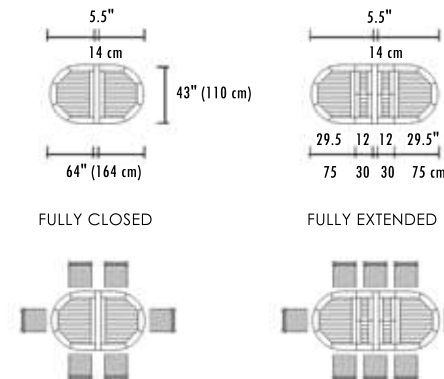

will seat 6 to 8 persons