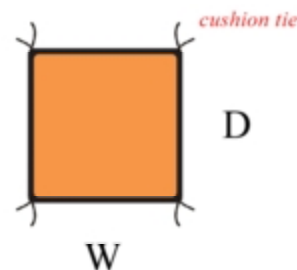

## **MARINA DEL REY OTTOMAN**

**code : OT - 005**

**W26 x H11 x L26"**

**W67 x H27 x L67 cm**

**Nett Weight : 23 lbs. (10.5 kgs)**

**Gross Weight : 24 lbs. (11 kgs)**

### **Packaging Dimension**

**28 x 26 x 4" = 1.70 cu. Ft**

**72 x 67 x 10 cm = 0.05 m<sup>3</sup>**

Cushions sold separately.

### **Cushion Dimension :**

**W26 1/2 x D26 1/2"**

**W67 1/2 x D67 1/2 cm**

**thickness : 5 1/2" (14 cm)**