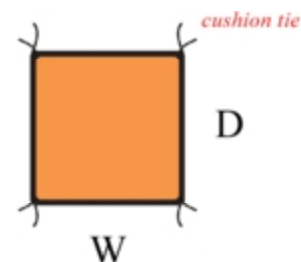

category : **OVERSIZE**
DEEP SEATINGS GROUP

collection : **MISSION**

MISSION OTTOMAN

code : OT - 004 R

W36 x H16 x L24"

W92 x H40 x L61 cm

Arm Height : 16" (40 cm)

Seat Height : 11" (28 cm)

Nett Weight : 32 lbs. (14.5 kgs)

Gross Weight : 34 lbs. (15.5 kgs)

Packaging Dimension

26 x 31 x 6" = 2.74 cu. Ft

67 x 80 x 14.5 cm = 0.08 m³

Cushions sold separately.

Cushion Dimension :

W29 3/4 x D24"

W75 1/2 x D61 cm

thickness : 5 1/2" (14 cm)