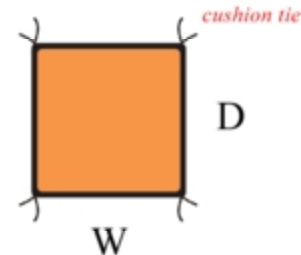

category : **OVERSIZE**  
**DEEP SEATINGS GROUP**

collection : **SANTA FE**

**SANTA FE OTTOMAN**

**code : OT - 002 R**

**W26 x H11 x L26"**

**W66 x H27 x L66 cm**

**Nett Weight : 23 lbs. (10.5 kgs)**

**Gross Weight : 24 lbs. (11 kgs)**

**Packaging Dimension**

**28 x 26 x 4" = 1.69 cu. Ft**

**72 x 66.5 x 10 cm = 0.05 m<sup>3</sup>**

**Cushion Dimension :**

Cushions sold separately.

**W26 1/2 x D26 1/2"**

**W67 1/2 x D67 1/2 cm**

**thickness : 5 1/2" (14 cm)**