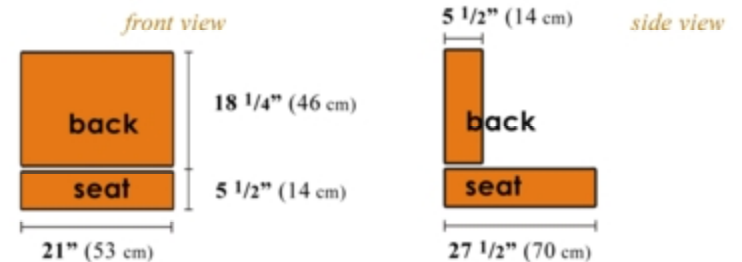

category : **OVERSIZE**  
**DEEP SEATINGS GROUP**

collection : **SANTA FE**

**68" OVERSIZE DEEP SEATING**  
**SANTA FE 3-SEATER**

**code : CH - 083**

**W68 x H32 x D35"**

**W175 x H82 x D89 cm**

**Arm Height : 23" (59 cm)**

**Seat Height : 11" (28 cm)**

**Net Weight : 81 lbs. (37 kgs)**

**Gross Weight : 87 lbs. (39.5 kgs)**

**Packaging Dimension**

**31 x 14 x 70" = 17.98 cu. Ft**

**79 x 36 x 179 cm = 0.51 m<sup>3</sup>**

**Cushion Dimension (using 3 sets of cushions) :**