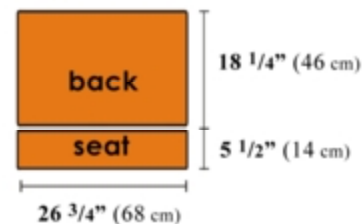

category : **OVERSIZE
DEEP SEATINGS GROUP**

collection : **MARINA DEL REY**

**OVERSIZE DEEP SEATING
MARINA DEL REY ARMCHAIR
(RIGHT HAND)**

code : CH - 0178

W28.5 x H32 x D37.5"

W72.5 x H82 x D95 cm

Arm Height : 24" (61 cm)

Seat Height : 11" (27 cm)

Net Weight : 37 lbs. (17 kgs)

Gross Weight : 43 lbs. (19.5 kgs)

Packaging Dimension

10 x 34 x 38" = 7.66 cu. Ft

26 x 86 x 97 cm = 0.22 m³

Cushion Dimension :

front view

5 1/2" (14 cm)

side view

Cushions sold separately.