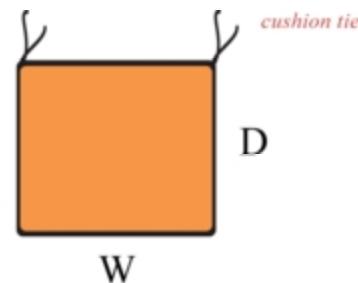

W18.5 x H39.5 x D24"

W47 x H100 x D61 cm

Seat Height : 17.5" (45 cm)

Nett Weight : @18 lbs. (8 kgs)

Gross Weight : 85 lbs. (38.5 kgs) * 4 pcs / box

Packaging Dimension

50 x 31 x 22" = 19.78 cu. Ft

126 x 78 x 57 cm = 0.56 m³

L E V I T Z S O N

Cushion Dimension :

W18 1/4 x D18 1/4"

W46 x D46 cm