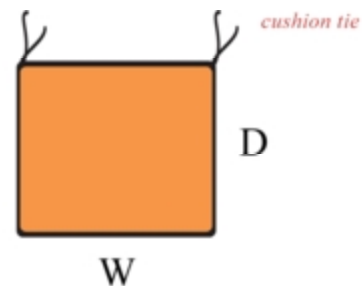

category : **DINING CHAIRS**

collection : **JORDAN**

JORDAN SIDE CHAIR

code : CH - 0162

W20 x H27.5 x D17.75"

W52 x H70 x D45 cm

Seat Height : 18" (45 cm)

Nett Weight : 24 lbs. (11 kgs)

Gross Weight : 26 lbs. (12 kgs)

Packaging Dimension

5 x 21 x 29" = 1.69 cu. Ft

12 x 54.5 x 73 cm = 0.05 m³

Cushion Dimension :

W20 1/2 x D15 3/4"

W52 x D40 cm