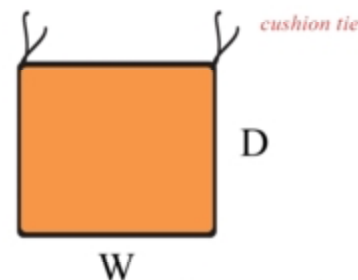

Arm Height : 27" (70 cm)

Seat Height : 18" (45 cm)

Net Weight : @22 lbs. (10 kgs)

Gross Weight : 48 lbs. (22 kgs) * 2 pcs / box

Packaging Dimension

41 x 6 x 26" = 3.62 cu. Ft

105 x 15 x 65 cm = 0.10 m³

Cushion Dimension :

W19 1/4 x D17 3/4"

W48 1/2 x D45 cm