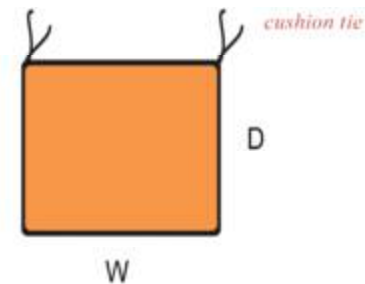

**WARNER LEVITZSON®**

*pride in luxury*

TEAK OUTDOOR FURNITURE

category : **DINING CHAIRS**  
collection : **AVALON & RIALTO**

**AVALON SIDE CHAIR**  
code : CH - 0104

W19 x H35 x D24.5"  
W48.5 x H90 x D62.5 cm

Seat Height : 17" (43 cm)

Net Weight : @18 lbs. (8 kgs)  
Gross Weight : 42 lbs. (19 kgs) - 2 pcs / box

Packaging Dimension  
26 x 7 x 39" = 3.96 cu. Ft  
66 x 17 x 100 cm = 0.11 m<sup>3</sup>

Cushion Dimension

W19 x D17 ½"  
W48 ½ x D45 cm

- Assembly is required. Natural fine hand sanded finish.