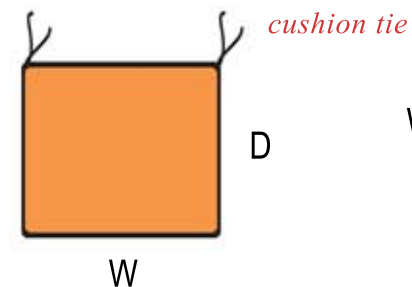

category : **DINING CHAIRS**  
collection : **AVALON & RIALTO**

**SOLANA ARMCHAIR**  
code : CH - 0449

W22 x H35 x D24.5"  
W56 x H90 x D62.5 cm

Arm Height : 25" (64 cm)  
Seat Height : 17" (43 cm)

Net Weight : 26 lbs. (12 kgs)  
Gross Weight : 33 lbs. (15 kgs)

Packaging Dimension  
37 x 28 x 7" = 4.42 cu. Ft  
94 x 70 x 19 cm = 0.13 m<sup>3</sup>

Cushion Dimension

W19 ¼ x D17 ¼"

- Assembly is required. Natural fine hand sanded finish.