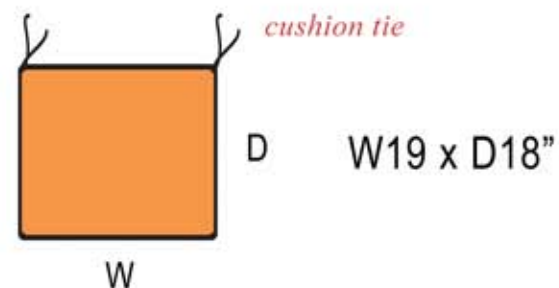

category : **DINING CHAIRS**

**BURGUNDY ARMCHAIR**

code : CH - 0460

W24 x H35 x D24"

W61 x H90 x D61 cm

Arm Height : 25 ½" (65 cm)

Seat Height : 17 ¾" (45 cm)

Net Weight : 26 lbs. (12 kgs)

Gross Weight : 32 lbs. (14.5 kgs)

Packaging Dimension

48 x 27 x 5" = 3.96 cu. Ft

122 x 69 x 11.5 cm = 0.10 m<sup>3</sup>

Cushion Dimension

• Assembly is required. Natural fine hand sanded finish.