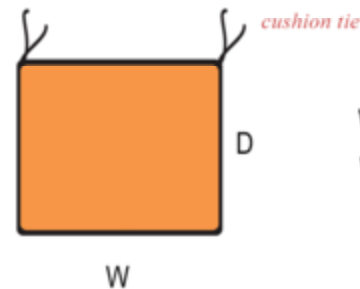

category : **DINING CHAIRS**

**MANNING STACKABLE ARMCHAIR
(FULLY BUILT)**
code : 8CH - 0299

W23 x H35 x D22"
W58 x H90 x D56 cm

Arm Height : 25.5" (65 cm)
Seat Height : 17" (43 cm)

Net Weight : @20 lbs. (9 kgs)
Gross Weight : 106 lbs. (48 kgs) - 4 pcs / box

Packaging Dimension
24 x 28 x 45" = 17.63 cu. Ft
62 x 70 x 115 cm = 0.50 m³

Cushion Dimension

W19 x D17"
W48 x D44 cm

- No assembly is required. Natural fine hand sanded finish.