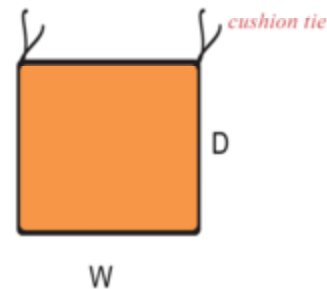

category : **DINING CHAIRS**

**HURLEY STACKABLE ARMCHAIR
(FULLY BUILT)**
code : 8CH - 0297

W23 x H35 x D23"
W58 x H89 x D59 cm

Arm Height : 25.5" (65 cm)
Seat Height : 17" (44 cm)

Net Weight : @19 lbs. (8.5 kgs)
Gross Weight : 101 lbs. (46 kgs) - 4 pcs / box

Packaging Dimension
31 x 24 x 45" = 19.49 cu. Ft
80 x 60 x 115 cm = 0.55 m³

Cushion Dimension

W19 x D17"
W48 x D43 cm

- No assembly is required. Natural fine hand sanded finish.