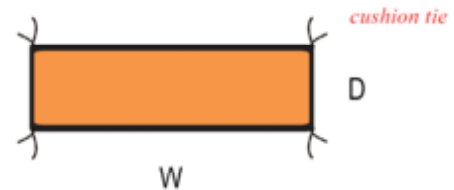

category : **BENCHES**

collection : **AVALON**

**39" AVALON BACKLESS BENC**  
code : 8CH - 0305

W39 x H17 x L17"

W100 x H42.5 x L42.5 cm

Net Weight : 24 lbs. (11 kgs)

Gross Weight : 31 lbs. (14 kgs)

Packaging Dimension

19 x 4 x 57" = 2.69 cu. Ft

48 x 11 x 144 cm = 0.08 m<sup>3</sup>

Cushion Dimension

W39 x D16

W100 x D42

quired. Natural fine hand sanded finish.