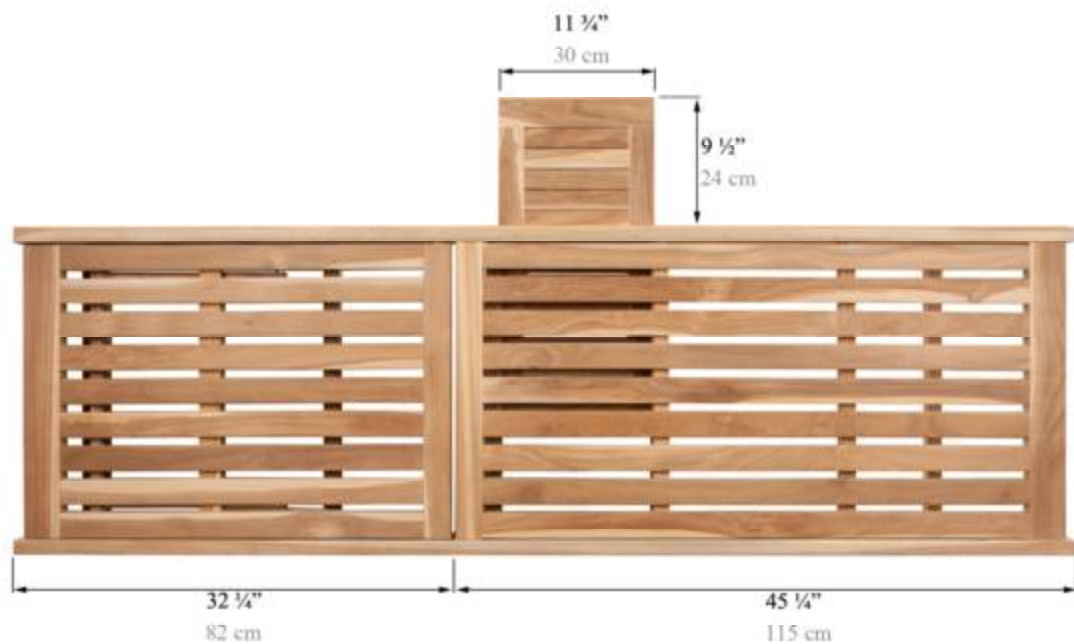

MAUI LOUNGER (with tray)
code : 8 0171

Top View

Front View

Side View