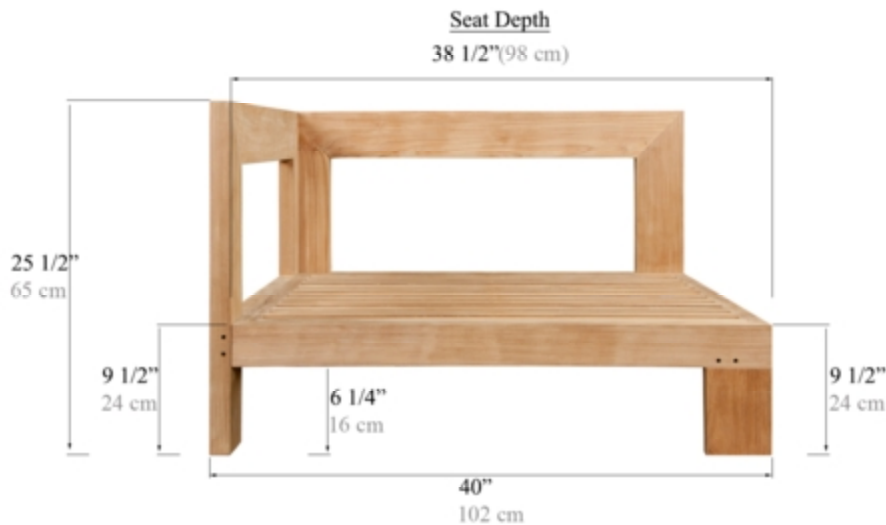

OVERSIZE DEEP SEATING SPARTAN LEFT ARMCHAIR ONLY
code : CH - 0271

Front View

Back View

Top View

Side View