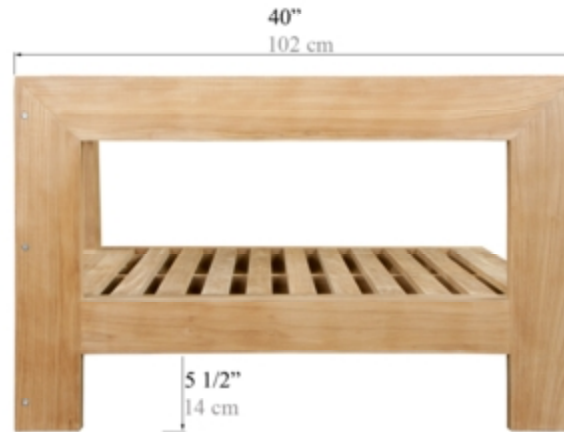

OVERSIZE DEEP SEATING SPARTAN LEFT ARMCHAIR ONLY
code : CH - 0271

Front View

Back View

Top View

Side View