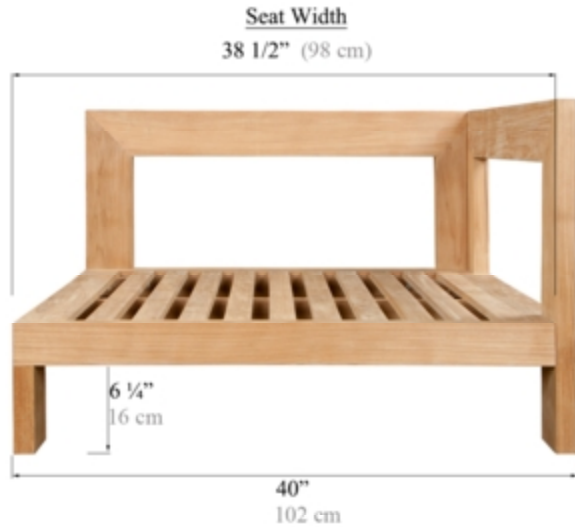

OVERSIZE DEEP SEATING SPARTAN LEFT ARMCHAIR ONLY
code : CH - 0271

Front View

Back View

Top View

Side View