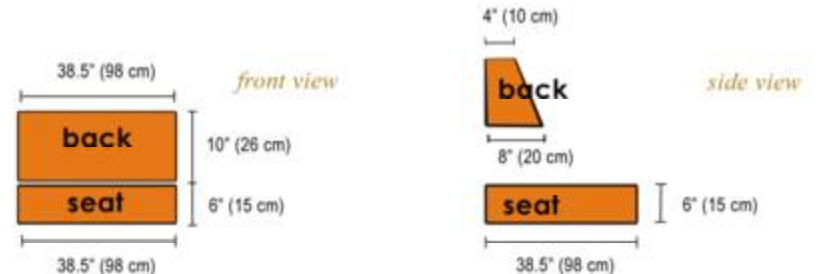

category : **OVERSIZE DEEP SEATINGS GROUP**
collection : **SPARTAN**

**OVERSIZE DEEP SEATING
SPARTAN RIGHT ARMCHAIR ONLY**
code : CH - 0270

W40 x H25.5 x D40"
W102 x H65 x D102 cm

Arm Height : 25.5" (65 cm)
Seat Height : 9.5" (24 cm)

Net Weight : 73 lbs. (33 kgs)
Gross Weight : 88 lbs. (40 kgs)

Packaging Dimension
41 x 40 x 7" = 7.19 cu. Ft
105 x 102 x 19 cm = 0.20 m³

Cushion Dimension

- Cushions sold separately.
- Assembly is required. Natural fine hand sanded finish.