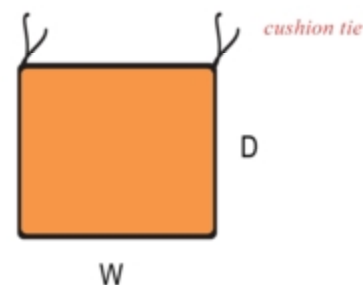

category : **DINING CHAIRS**

ROCKWOOD ARMCHAIR

code : CH - 0263

W23 ½ x H34 x D23"

W59 ½ x H92 x D59 cm

Arm Height : 25 ¾" (65 ½ cm)

Seat Height : 17" (43 cm)

Net Weight : 27.5 lbs. (12.5 kgs)

Gross Weight : 34 lbs. (15.5 kgs)

Packaging Dimension

37 x 21 x 8" = 3.48 cu. Ft

93 x 53 x 20 cm = 0.10 m³

Cushion Dimension

W19 ½ x D18"

W49 x D45 ½ cm

- Assembly is required. Natural fine hand sanded finish.