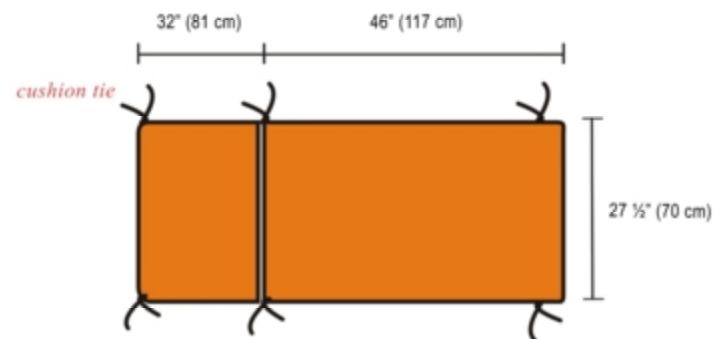

category : **CHAISE LOUNGERS**

**BERMUDA LOUNGER (with tray)**  
code : CH - 0248

W27.5 x H11 x L78"  
W70 x H30 x L199 cm

Net Weight : 68 lbs. (31 kgs)  
Gross Weight : 79 lbs. (36 kgs)

Packaging Dimension  
80 x 5 x 29" = 6.90 cu. Ft  
203 x 13 x 74 cm = 0.20 m<sup>3</sup>

Cushion Dimension

Hidden Wheel

Back adjusts to 4 different positions.

- Assembly is required. Natural fine hand sanded finish.