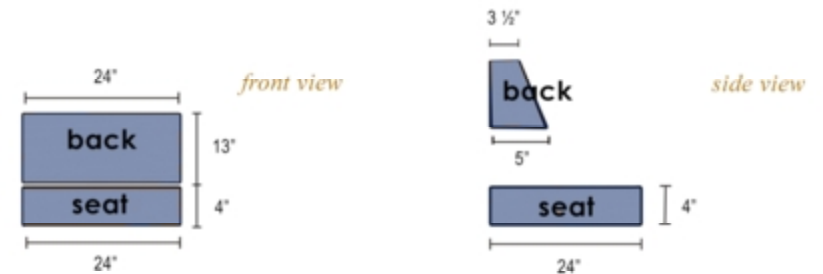

category : **OVERSIZE DEEP SEATINGS GROUP**
collection : **BOX**

BOX ARMCHAIR
code : CH - 0238

W29.5 x H23 x D26.5"
W75 x H58 x D68 cm

Arm Height : 23" (58 cm)
Seat Height : 11" (28 cm)

Net Weight : 31 lbs. (14 kgs)
Gross Weight : 40 lbs. (18 kgs)

Packaging Dimension
30 x 28 x 7" = 3.33 cu. Ft
77 x 72 x 17 cm = 0.09 m³

Cushion Dimension

- Cushions sold separately.
- Assembly is required. Natural fine hand sanded finish.