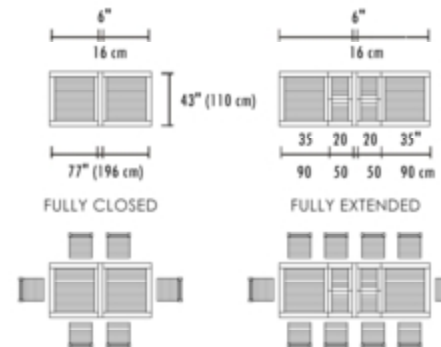

category : **RECTANGULAR EXTENSION TABLES**

**43" x 77-96-117" DOUBLE
RECTANGULAR EXTENSION TABLE
XX-THICK WOOD**

code : TB - E009

Table top thickness is 1.57" (4 cm)

W43 x H29.5 x L77-96-117"

W110 x H75 x L196-246-296 cm

Net Weight : 192.5 lbs. (87.5 kgs)

Gross Weight : 197.5 lbs. (89.5 kgs)

Packaging Dimension

79 x 46 x 11" = 23.06 cu. Ft

206 x 116 x 28 cm = 0.65 m³

Length with only 1 butterfly opens is 96" (246 cm).

Length with all 2 butterflies open is 117" (296 cm).

- Umbrella hole can be drilled in the middle of the table.
- Assembly is required. Natural fine hand sanded finish.

will seat 6 to 10 persons