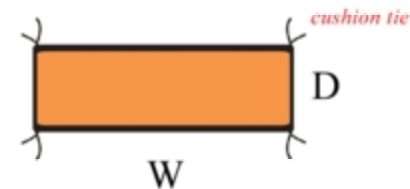

Net Weight : 37 lbs. (17 kgs)

Gross Weight : 42 lbs. (19 kgs)

Packaging Dimension

65 x 22 x 5" = 4.19 cu. Ft

166 x 55 x 13 cm = 0.12 m³

Cushion Dimension :

W59 x D17 3/4"

W150 x D45 cm