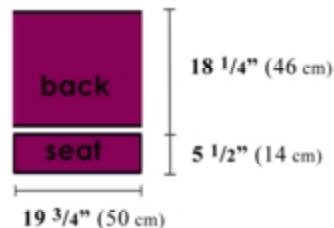

category : **OVERSIZE
DEEP SEATINGS GROUP**
collection : **(S+H)**

Cushions sold separately.

Net Weight : 112 lbs. (51 kgs)

Gross Weight : 125.5 lbs. (57 kgs)

Packaging Dimension

83 x 7 x 33" = 11.45 cu. Ft

212 x 18 x 85 cm = 0.32 m³

87" OVERSIZE DEEP SEATING

(S+H) 4-SEATER

code : CH - 0219

W87 x H32 x D34"

W221 x H82 x D87 cm

Arm Height : 23" (58 cm)

Seat Height : 11" (28 cm)

Cushion Dimension (using 4 sets of cushions) :

front view

5 1/2" (14 cm)

side view