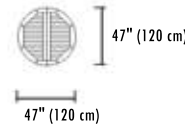

category : **BAR TABLES**

39"X59-79" OVAL EXTENSION BAR TABLE XX-THICK WOOD

code : TB - A027

Table top thickness is 1.57" (4 cm)

W39 x H41 x L59-79"

W100 x H105 x L150-200 cm

Net Weight : 114 lbs. (52 kgs)

Gross Weight : 125 lbs. (57 kgs)

Packaging Dimension

Box I : 67 x 36 x 7" = 9.94 cu. Ft

170 x 92 x 18 cm = 0.28 m³

Box II : 44 x 41 x 4" = 4.61 cu. Ft

113 x 105 x 11 cm = 0.13 m³

FULLY CLOSED

FULLY EXTENDED

will seat 4 to 6 persons