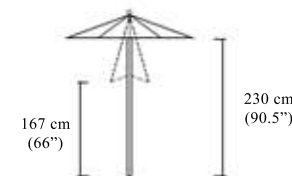

**WARNER LEVITZSON®**

*pride in luxury*

TEAK OUTDOOR FURNITURE

category : **UMBRELLA FRAMES**

**6-FOOT TEAK  
UMBRELLA FRAME ONLY  
(with PULLEY)  
code : UM - 009 KR**

**H100 x DIA.71”  
H255 x DIA.180 cm**

**Net Weight : 23 lbs. (10.5 kgs)  
Gross Weight : 27.5 lbs. (12.5 kgs)**

**Packaging Dimension  
65 x 9 x 12” = 3.82 cu. Ft  
164 x 22 x 30 cm = 0.11 m<sup>3</sup>**

UMBRELLA FRAME IS SOLD AS IS. WE DO NOT GIVE WARRANTY AGAINST WIND DAMAGE.